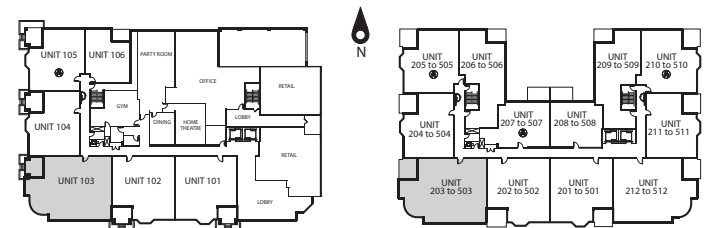

SUITES 103 to 503

2001 SQ. FT. PLUS 110 SQ. FT. BALCONY

TWO BEDROOM PLUS DEN

All area and room dimensions are approximate. Actual usable floor space may vary from the stated floor area. Specifications are subject to change without notice. All renderings are artist's concept, E. & O.E.

1ST TO 5TH FLOOR