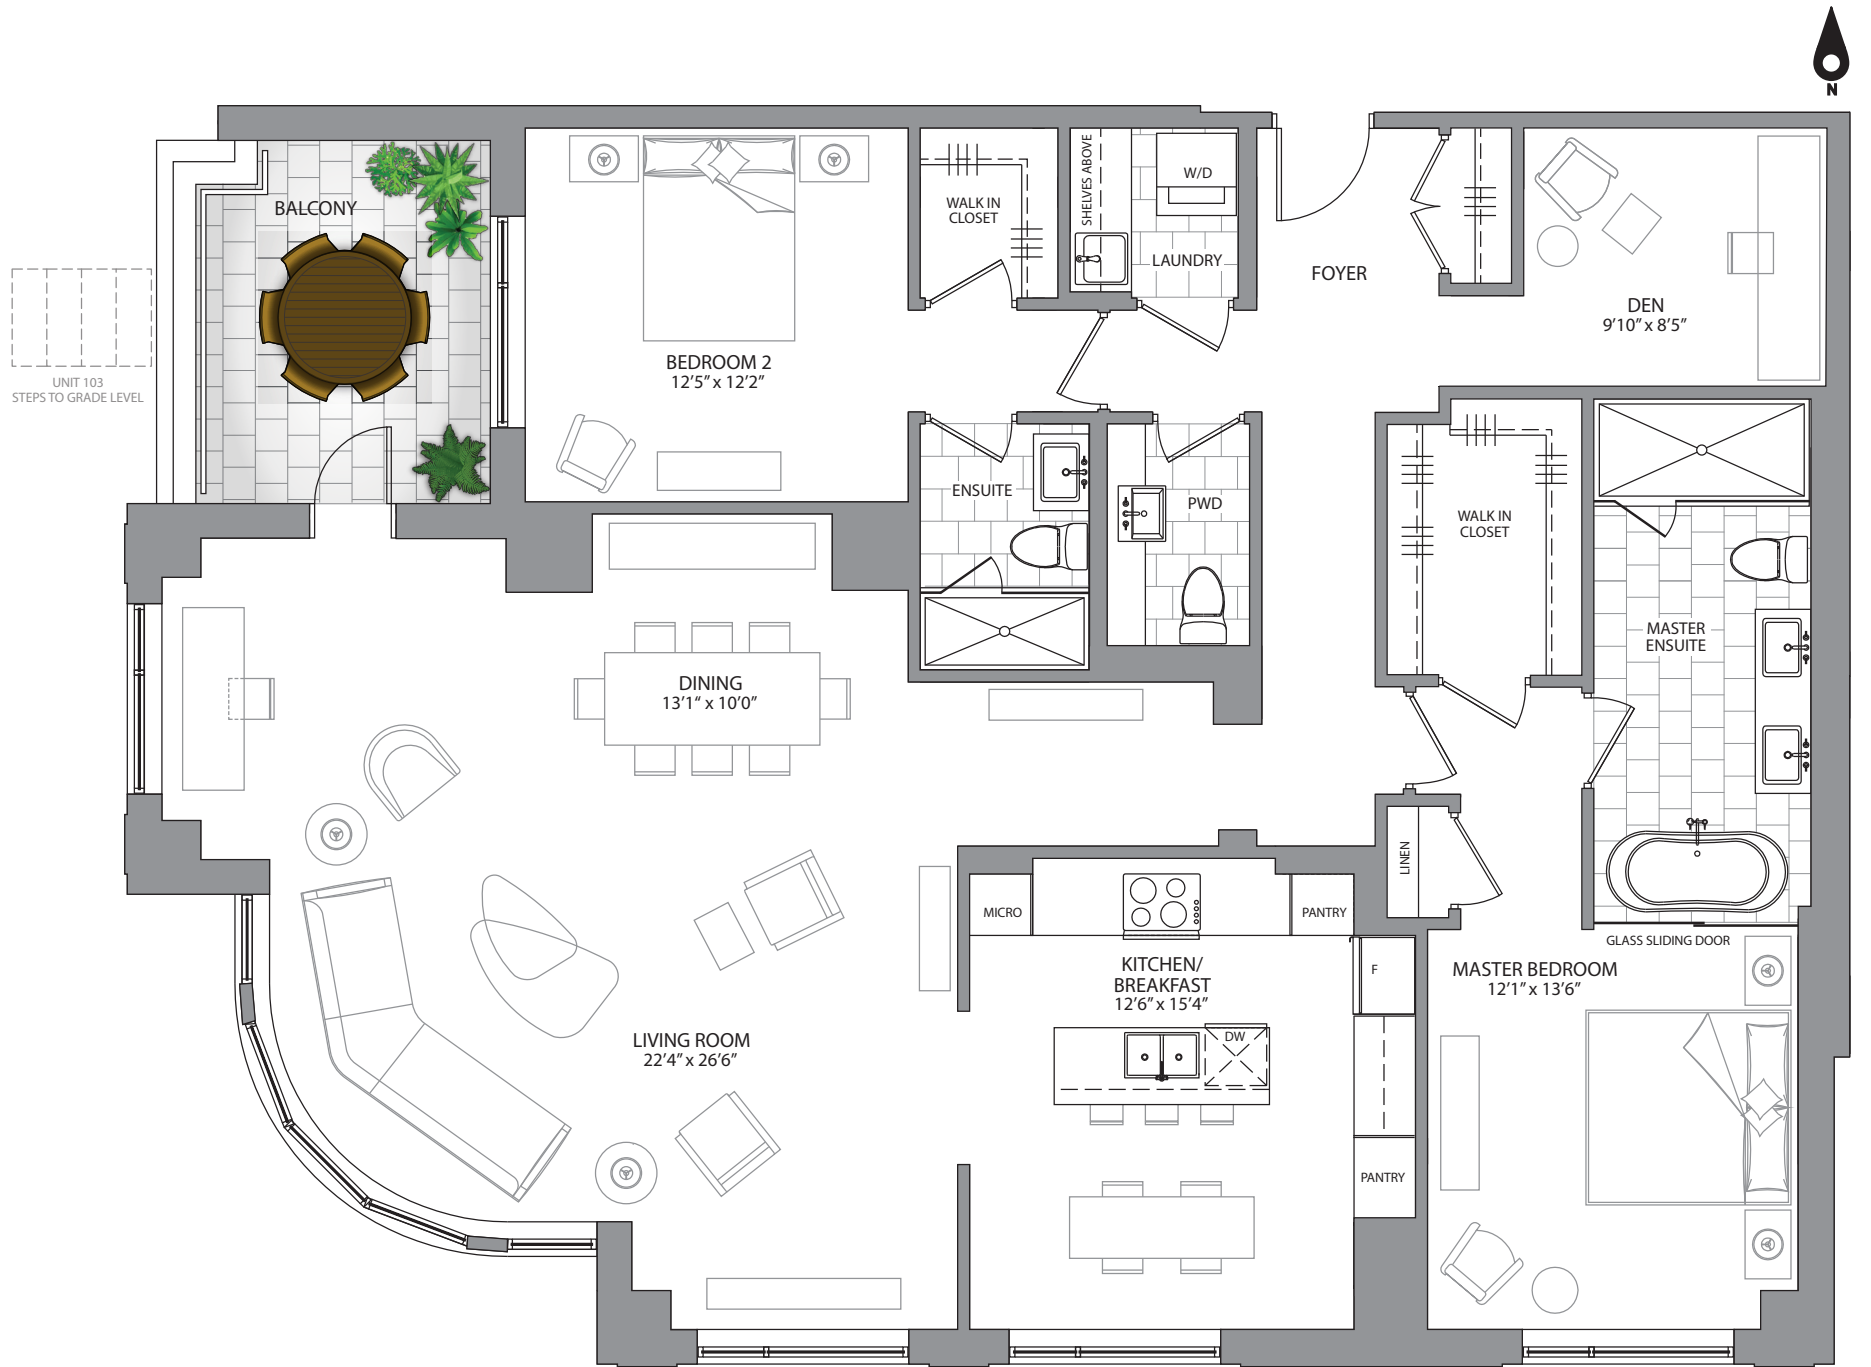

SUITES 103 to 503

2001 SQ. FT. PLUS 110 SQ. FT. BALCONY

TWO BEDROOM PLUS DEN

All area and room dimensions are approximate. Actual usable floor space may vary from the stated floor area. Specifications are subject to change without notice. All renderings are artist's concept, E. & O.E.

1ST TO 5TH FLOOR