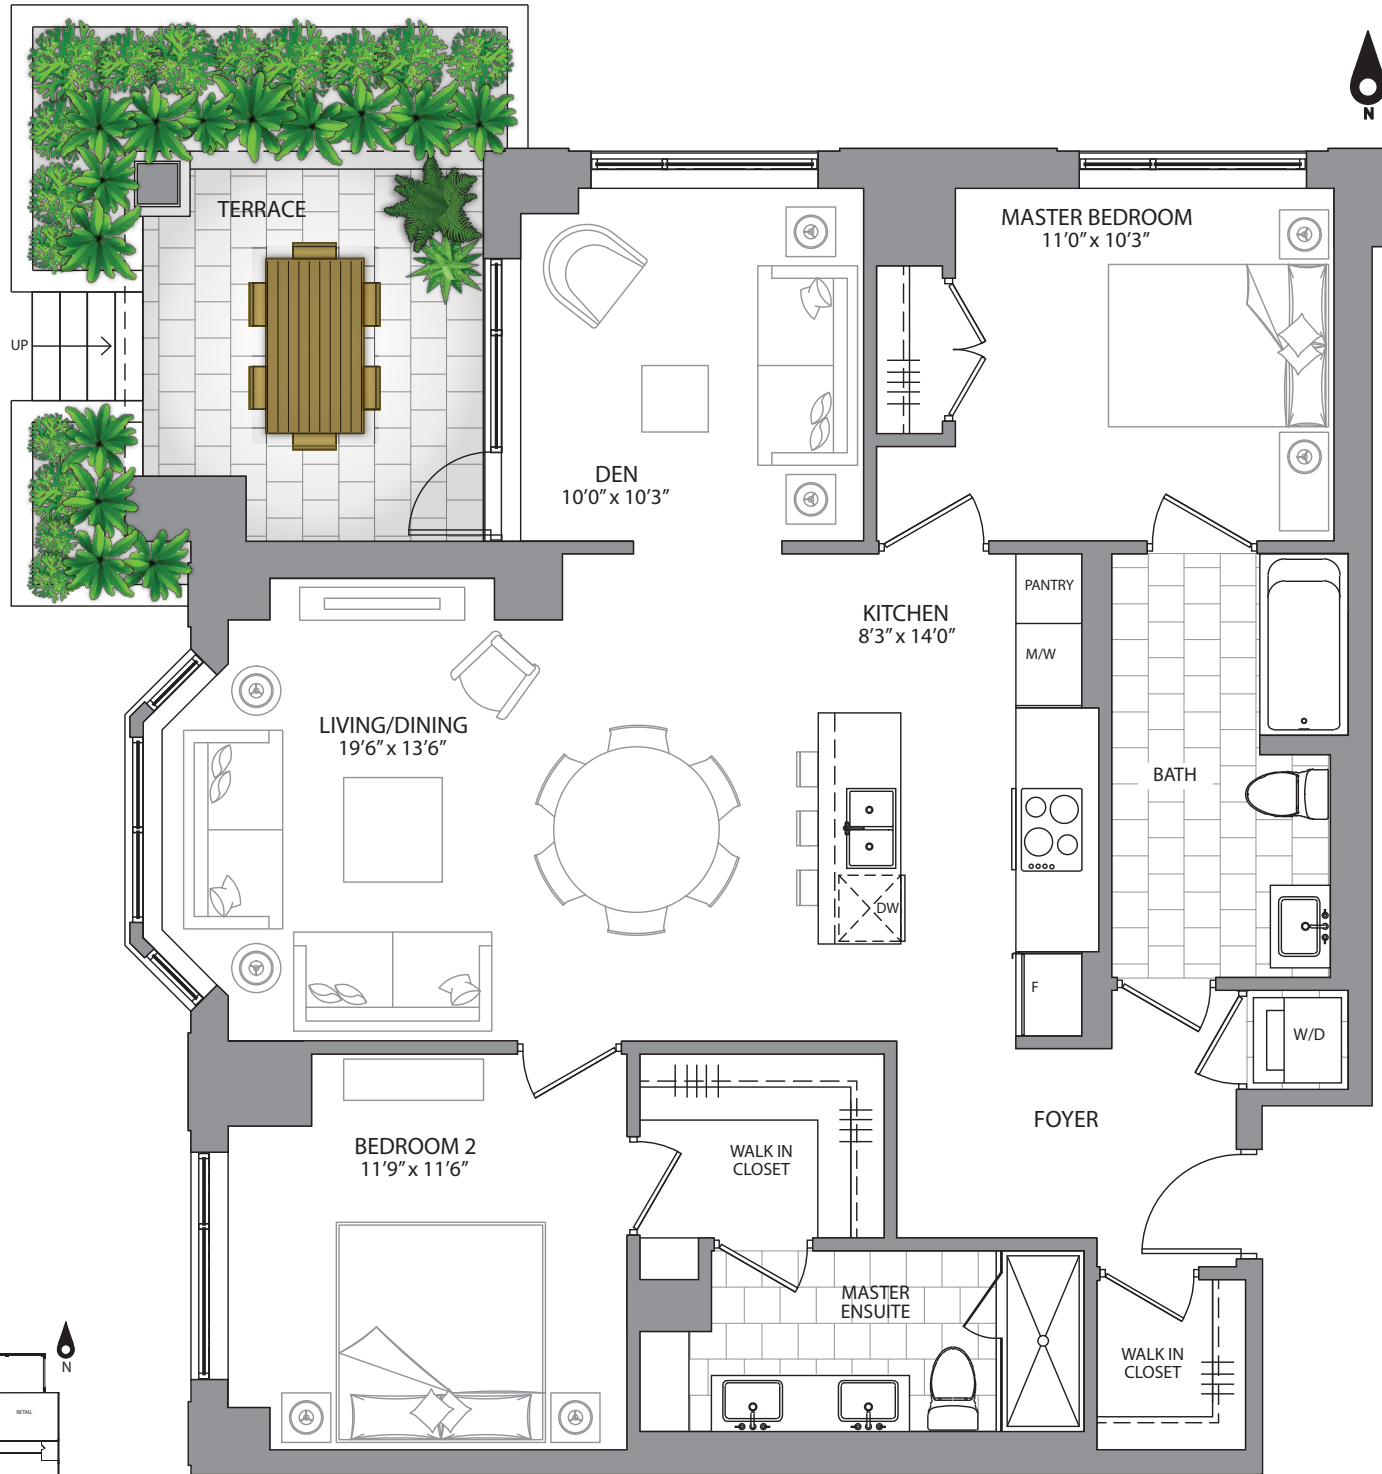

SUITE 105

1297 SQ. FT. PLUS 108 SQ. FT. TERRACE

TWO BEDROOM PLUS DEN

1ST FLOOR

All area and room dimensions are approximate. Actual usable floor space may vary from the stated floor area. Specifications are subject to change without notice. All renderings are artist's concept. E. & O.E.