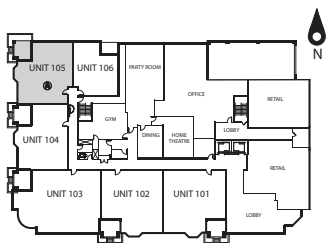

SUITE 105

1297 SQ. FT. PLUS 108 SQ. FT. TERRACE

TWO BEDROOM PLUS DEN

1ST FLOOR

All area and room dimensions are approximate. Actual usable floor space may vary from the stated floor area. Specifications are subject to change without notice. All renderings are artist's concept. E. & O.E.