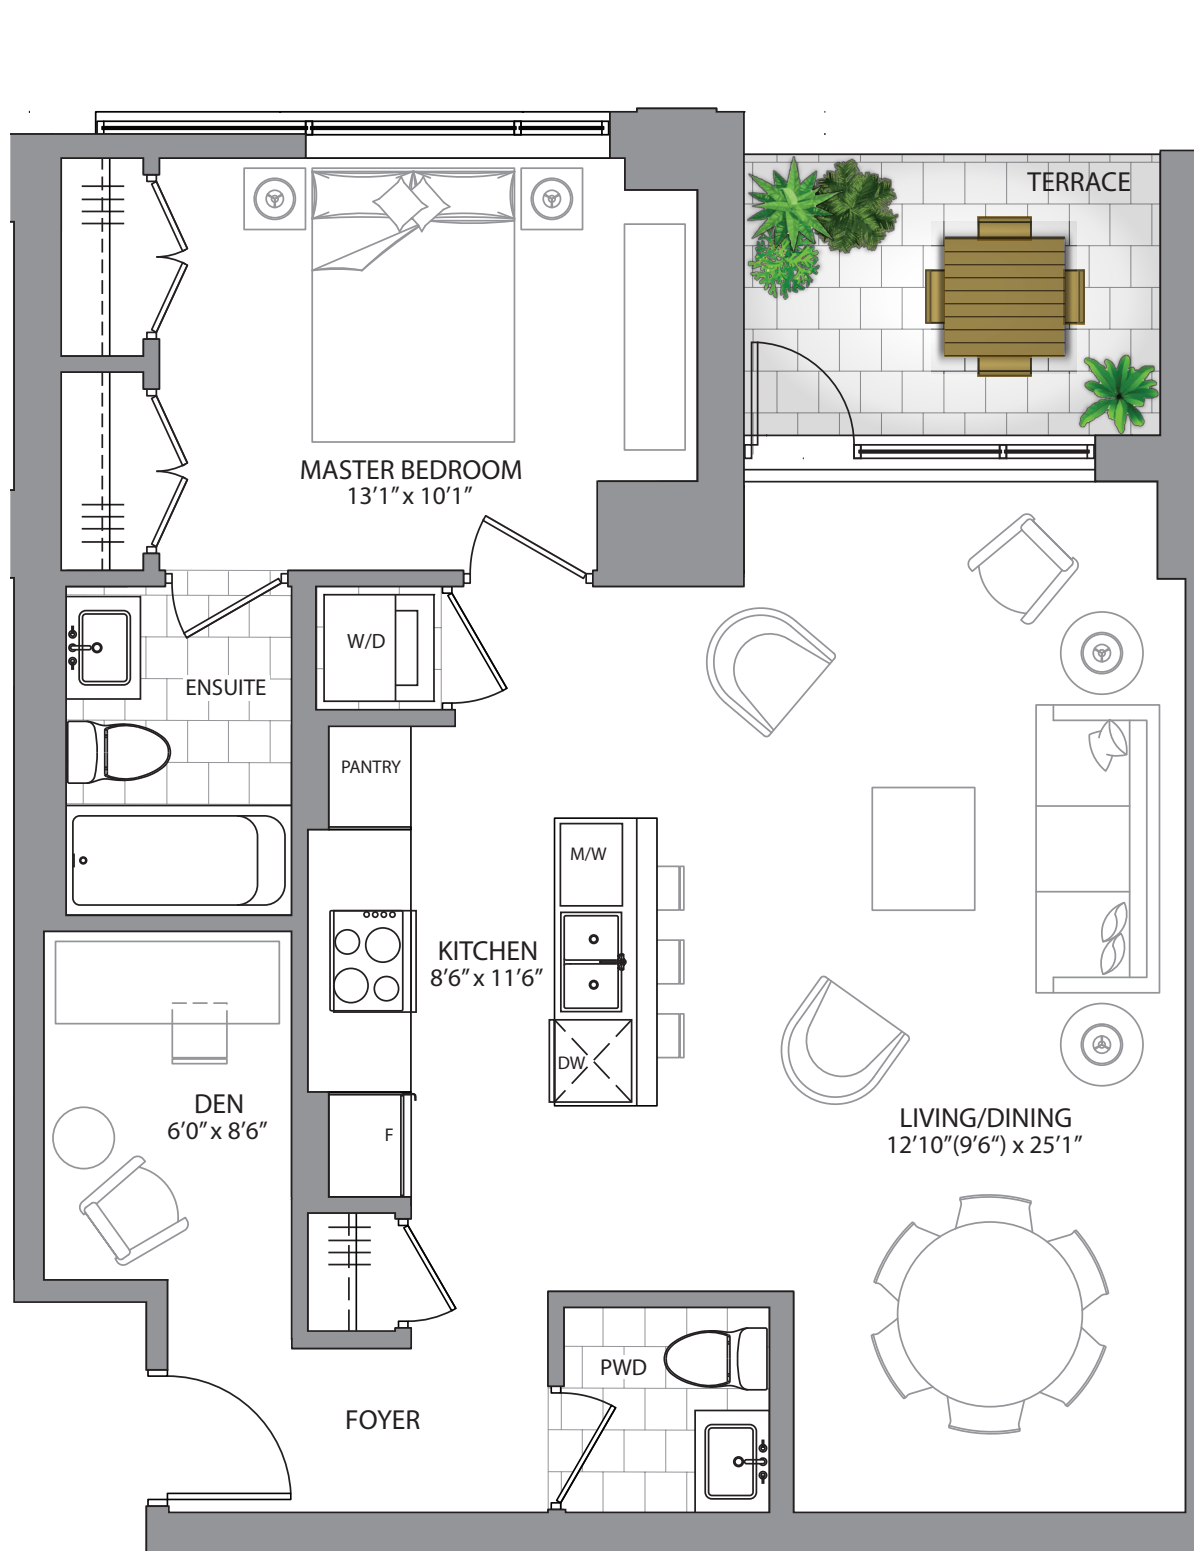

# SUITE 106

901 SQ. FT. PLUS 69 SQ. FT. TERRACE

ONE BEDROOM PLUS DEN

All area and room dimensions are approximate. Actual usable floor space may vary from the stated floor area. Specifications are subject to change without notice. All renderings are artist's concept. E. & O.E.

1ST FLOOR