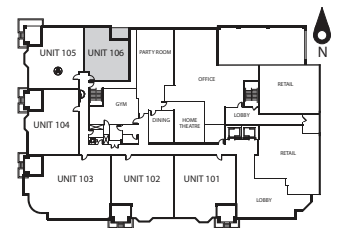

# SUITE 106

901 SQ. FT. PLUS 69 SQ. FT. TERRACE

ONE BEDROOM PLUS DEN

All area and room dimensions are approximate. Actual usable floor space may vary from the stated floor area. Specifications are subject to change without notice. All renderings are artist's concept. E. & O.E.

1ST FLOOR