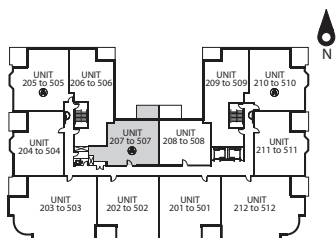

SUITES 207 to 507

1058 SQ. FT. PLUS 110 SQ. FT. TERRACE

ONE BEDROOM PLUS DEN

2ND TO 5TH FLOOR

All area and room dimensions are approximate. Actual usable floor space may vary from the stated floor area. Specifications are subject to change without notice. All renderings are artist's concept. E. & O.E.