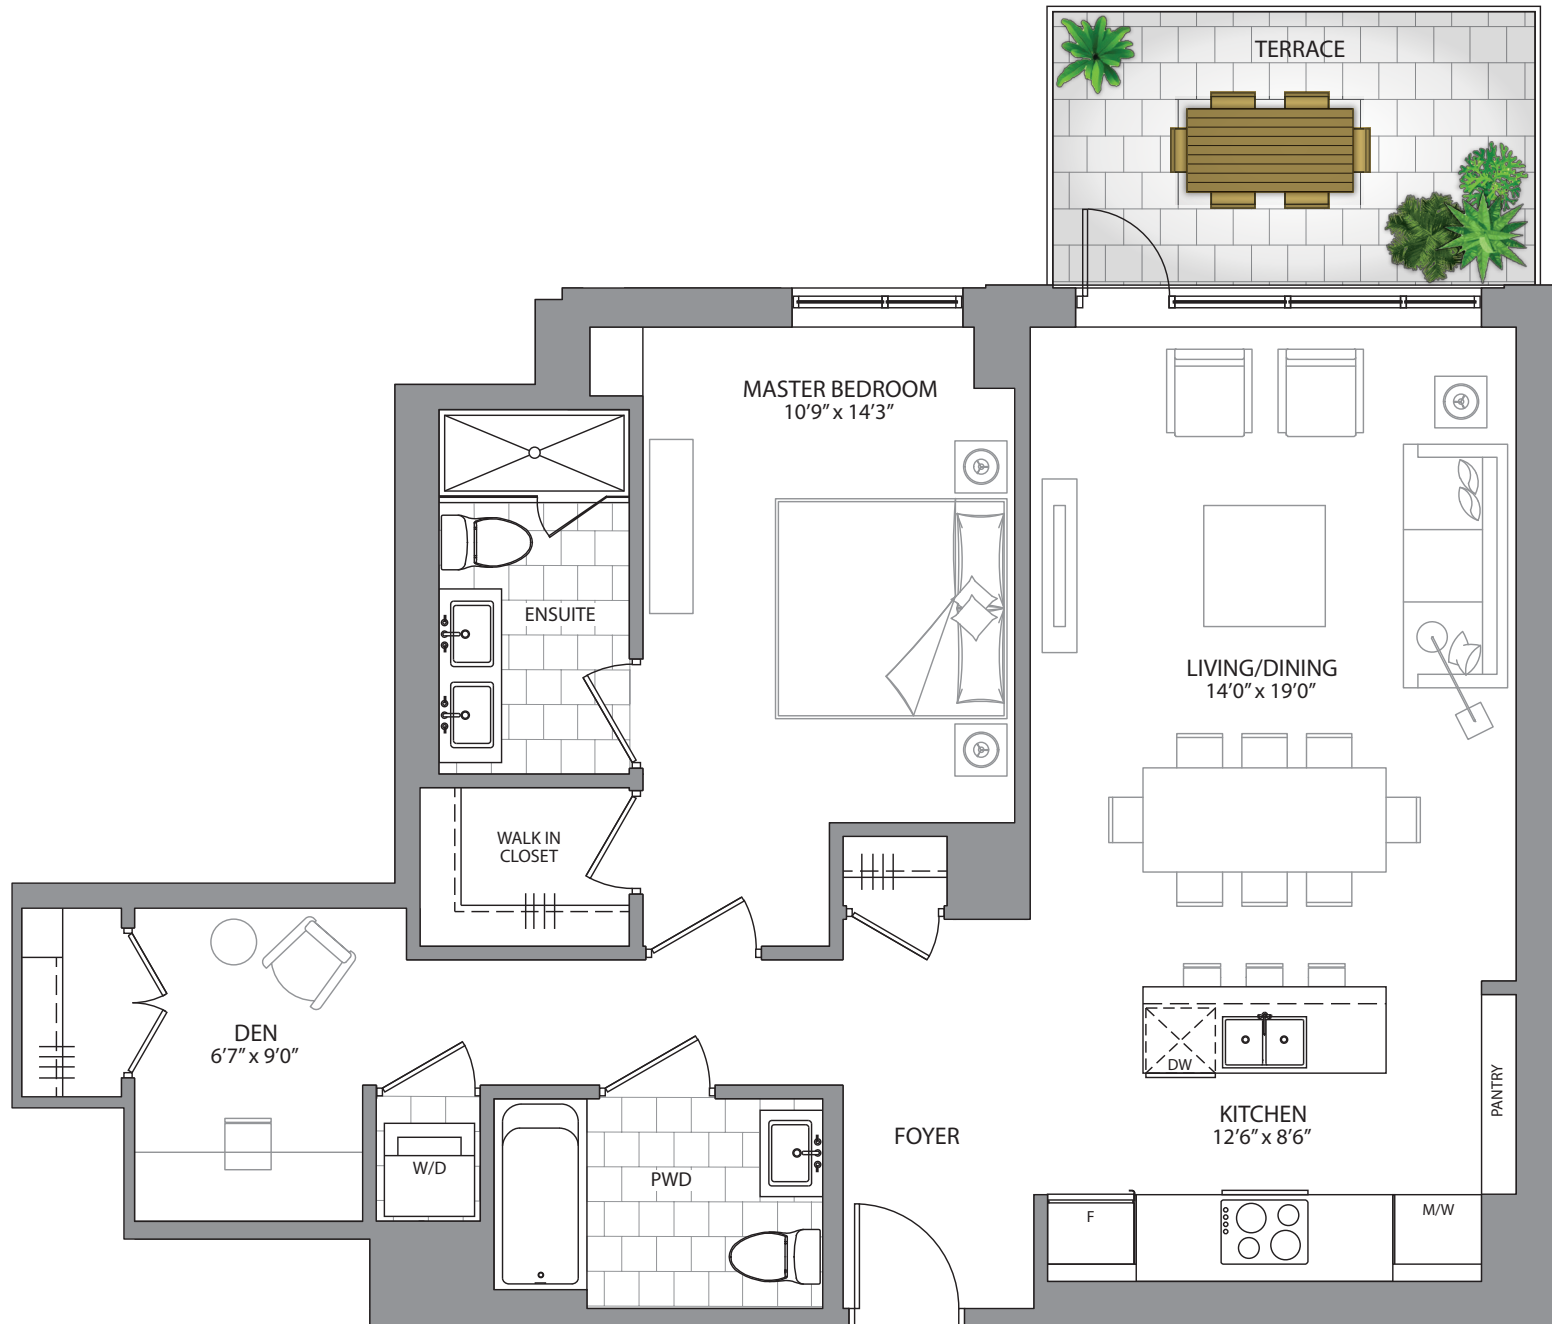

SUITES 207 to 507

1058 SQ. FT. PLUS 110 SQ. FT. TERRACE

ONE BEDROOM PLUS DEN

2ND TO 5TH FLOOR

All area and room dimensions are approximate. Actual usable floor space may vary from the stated floor area. Specifications are subject to change without notice. All renderings are artist's concept. E. & O.E.