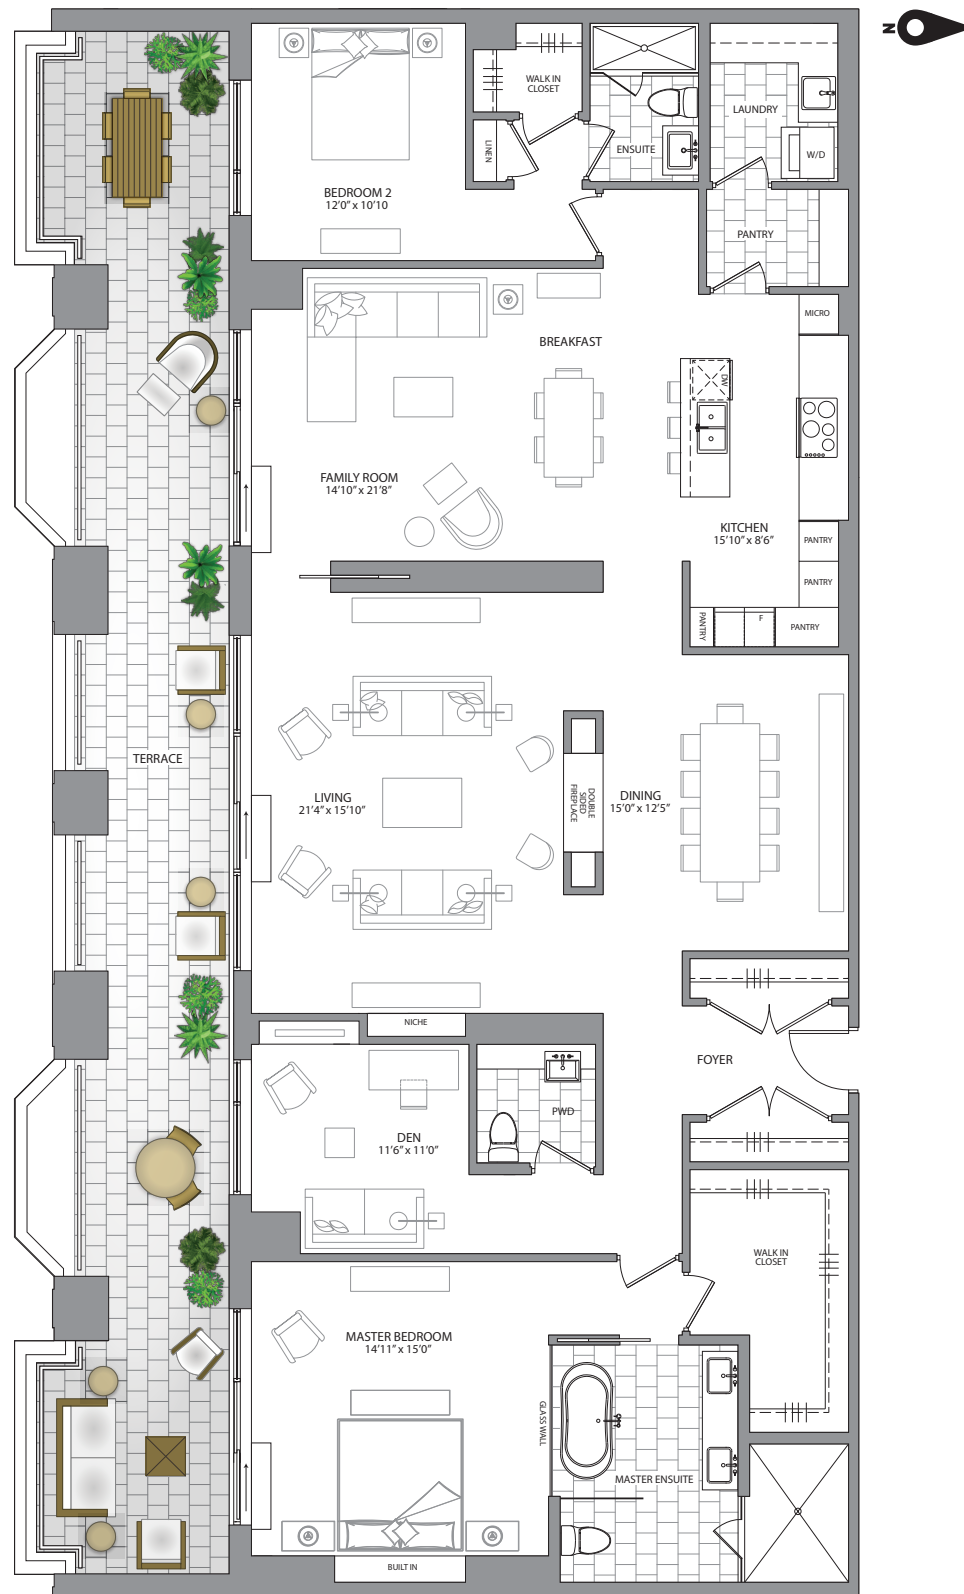

SUITE 601

2534 SQ. FT. PLUS 616 SQ. FT. TERRACE

TWO BEDROOM PLUS DEN & FAMILY ROOM

6TH FLOOR

All area and room dimensions are approximate. Actual usable floor space may vary from the stated floor area. Specifications are subject to change without notice. All renderings are artist's concept. E. & O.E.