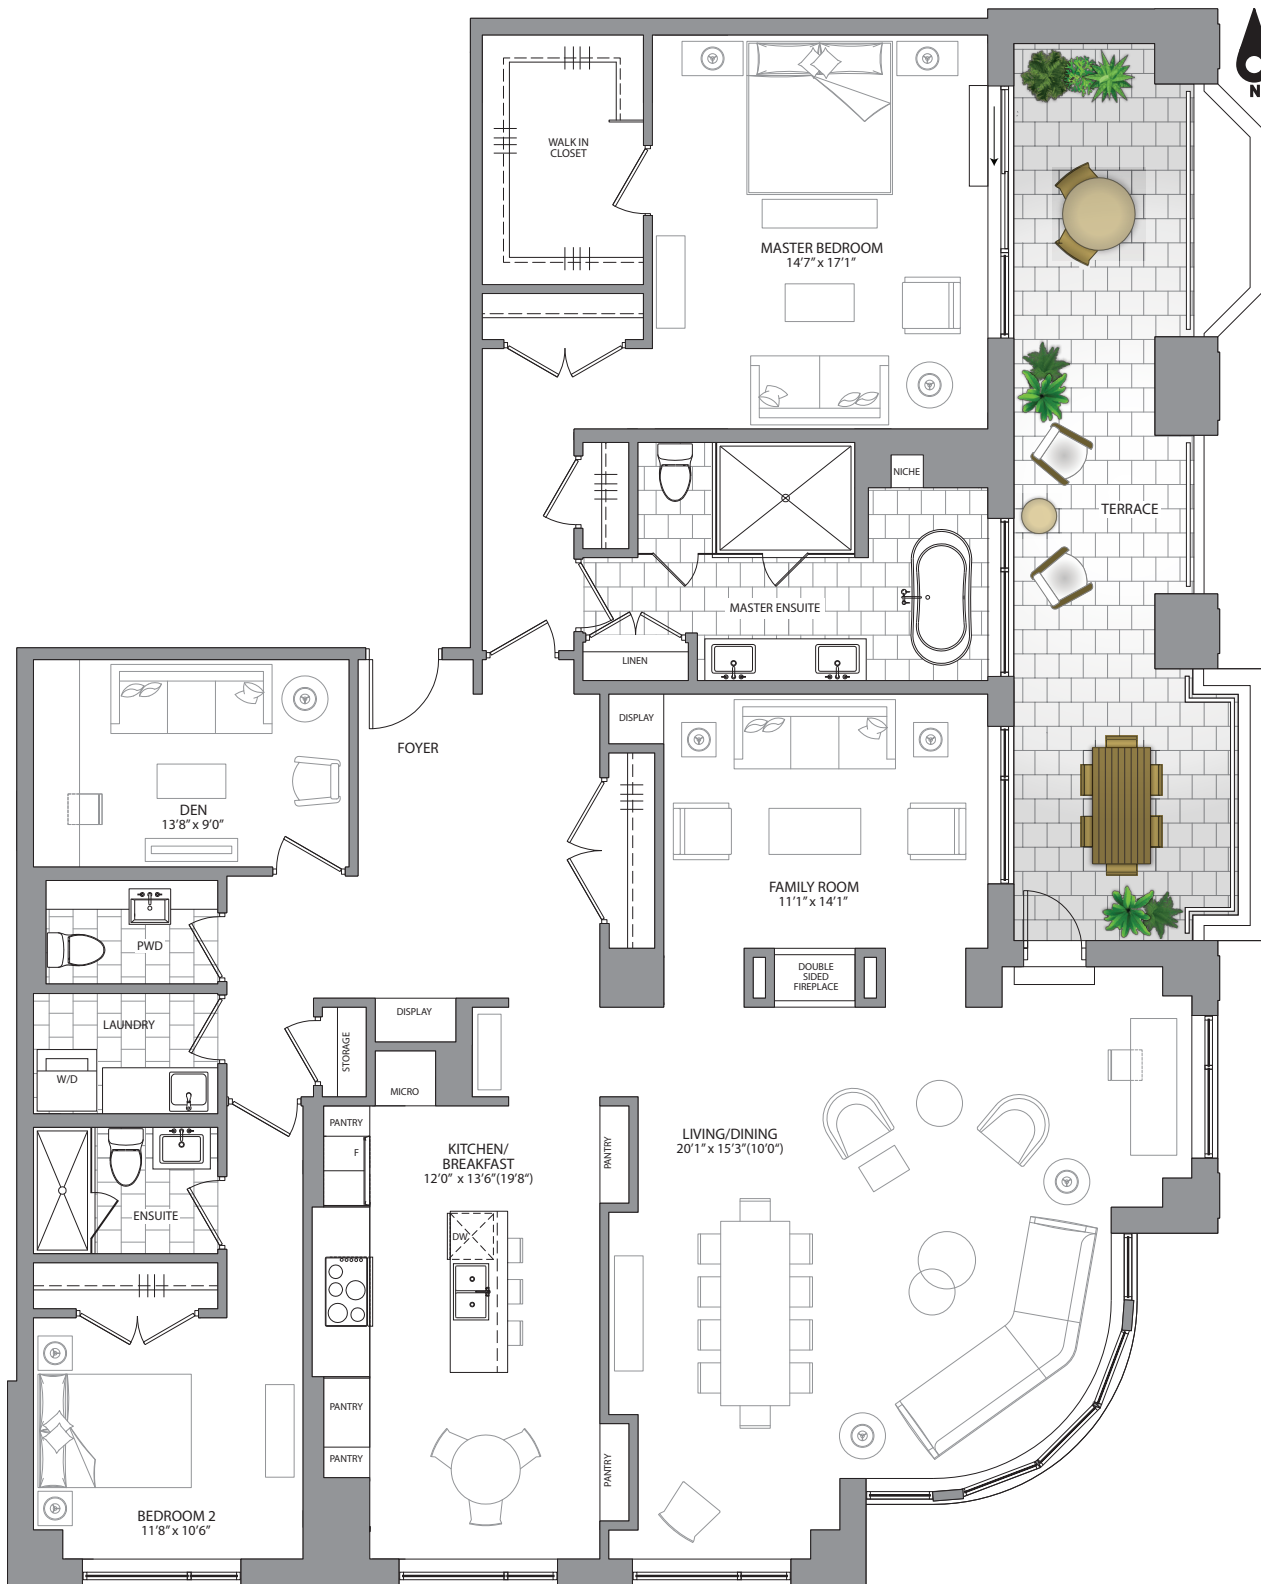

SUITE 607

2530 SQ. FT. PLUS 307 SQ. FT. TERRACE

TWO BEDROOM PLUS DEN & FAMILY ROOM

All area and room dimensions are approximate. Actual usable floor space may vary from the stated floor area. Specifications are subject to change without notice. All renderings are artist's concept. E. & O.E.

6TH FLOOR